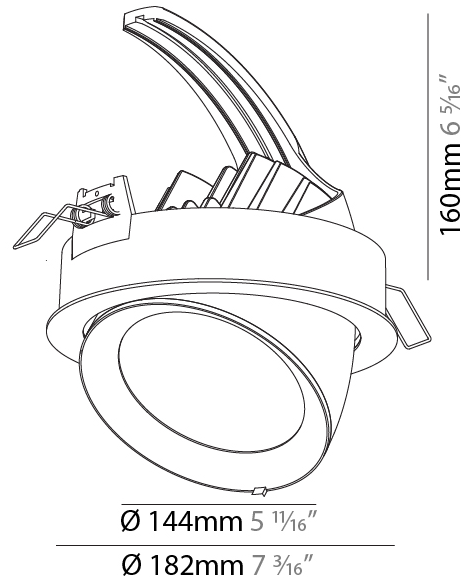

GENERAL

Series: Mechaniq Round Efficiency
Brand: Prolicht
Division: Architectural
Mounting Type: Recessed
Mounting Location: Ceiling
Subcategory: Downlight

PHYSICAL

Shape: Round
Diameter (mm): 182
Diameter (in): 7 3/16
Height (mm): 160
Height (in): 6 5/16
Min. Recessing Depth (mm): 180
Min. Recessing Depth (in): 7 1/16
Weight (kg): 1.198
Weight (lbs): 2.64
Fixture Finish: SSR / BKV / CWI / CRY / HAB / UFT / ITA / RUA / FTG / MYG / LOD / PUS / FRO / FUP / KIA / POP / BLS / SPG / MEY / GOH / GUM / CHC / COM / ABZ / JAG / OBR / MOS / ROR
Fixture Material: Aluminum Die Cast
Cut-out Measurements: 177mm / 6 15/16"

ELECTRICAL

Lamp Type: LED (Zhaga Standard)
Total Output Wattage (W): 26
Dimming: Tri-Mode (Non-Dimming and Phase Dimming (120Vac only) and 0-10V Dimming)
Driver Included: No
Driver Location: Recessed Housing
Driver Type: Constant Current - Universal
Housing: See components
Input Voltage (V): 120 - 277
Constant Current (MA): 700

LED

Number of LEDs: 1
Color Temperature (°K): 2700 / 3000 / 3500 / 4000
Max. Delivered Lumen (lm): 2800 / 2870 / 3019 / 3080
CRI: >90 CRI
Lamp Life (hrs): 50000

OPTICAL

Reflector: 12 / 24 / 40
Adjustability: Rotational 355°; Tilt 45°

RATINGS AND CERTIFICATIONS

Certified By: Certified for North American Standards
IP rating: IP20

		177mm 6 15/16"	180mm 7 1/16"	10|15mm 3/8" 9/16"	45°	355°	
A