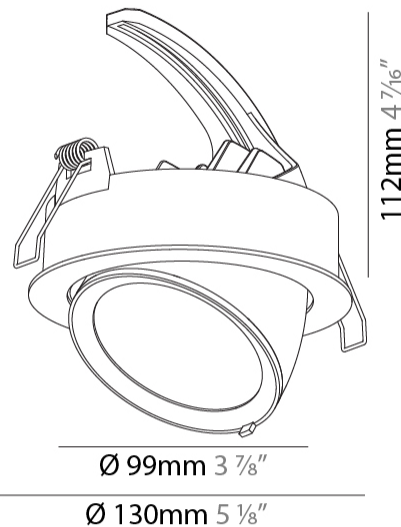

GENERAL

Series: Mechaniq Round Efficiency

Brand: Prolicht

Division: Architectural

Mounting Type: Recessed

Mounting Location: Ceiling

Subcategory: Downlight

PHYSICAL

Shape: Round

Diameter (mm): 130

Diameter (in): 5 1/8

Height (mm): 112

Height (in): 4 7/16

Min. Recessing Depth (mm): 130

Min. Recessing Depth (in): 5 1/8

Light Distribution: Adjustable / Downlight

Weight (kg): .743

Weight (lbs): 1.64

Fixture Finish: SSR / BKV / CWI / CRY / HAB / UFT / ITA / RUA / FTG / MYG / LOD / PUS / FRO / FUP / KIA / POP / BLS / SPG / MEY / GOH / GUM / CHC / COM / ABZ / JAG / OBR / MOS / ROR

Fixture Material: Aluminum Die Cast

Cut-out Measurements: 120mm / 4 3/4"

ELECTRICAL

Lamp Type: LED (Zhaga Standard)

Total Output Wattage (W): 12 / 15

Dimming: Tri-Mode (Non-Dimming and Phase Dimming (120Vac only) and 0-10V Dimming)

Driver Included: No

Driver Location: Recessed Housing

Driver Type: Constant Current - Universal

Housing: See components

Input Voltage (V): 120 - 277

Constant Current (MA): 350

LED

Number of LEDs: 1

Color Temperature (°K): 2700 / 3000 / 3500 / 4000

Max. Delivered Lumen (lm): 830 / 930 / 1010 / 1030

CRI: >90 CRI

Lamp Life (hrs): 50000

OPTICAL

Reflector°: 8

Adjustability: Rotational 355°; Tilt 45°

RATINGS AND CERTIFICATIONS

Certified By: Certified for North American Standards

IP rating: IP20

	120mm 4 3/4"	130mm 5 1/8"	10 | 15mm 3/8" | 9/16"	45°	355°